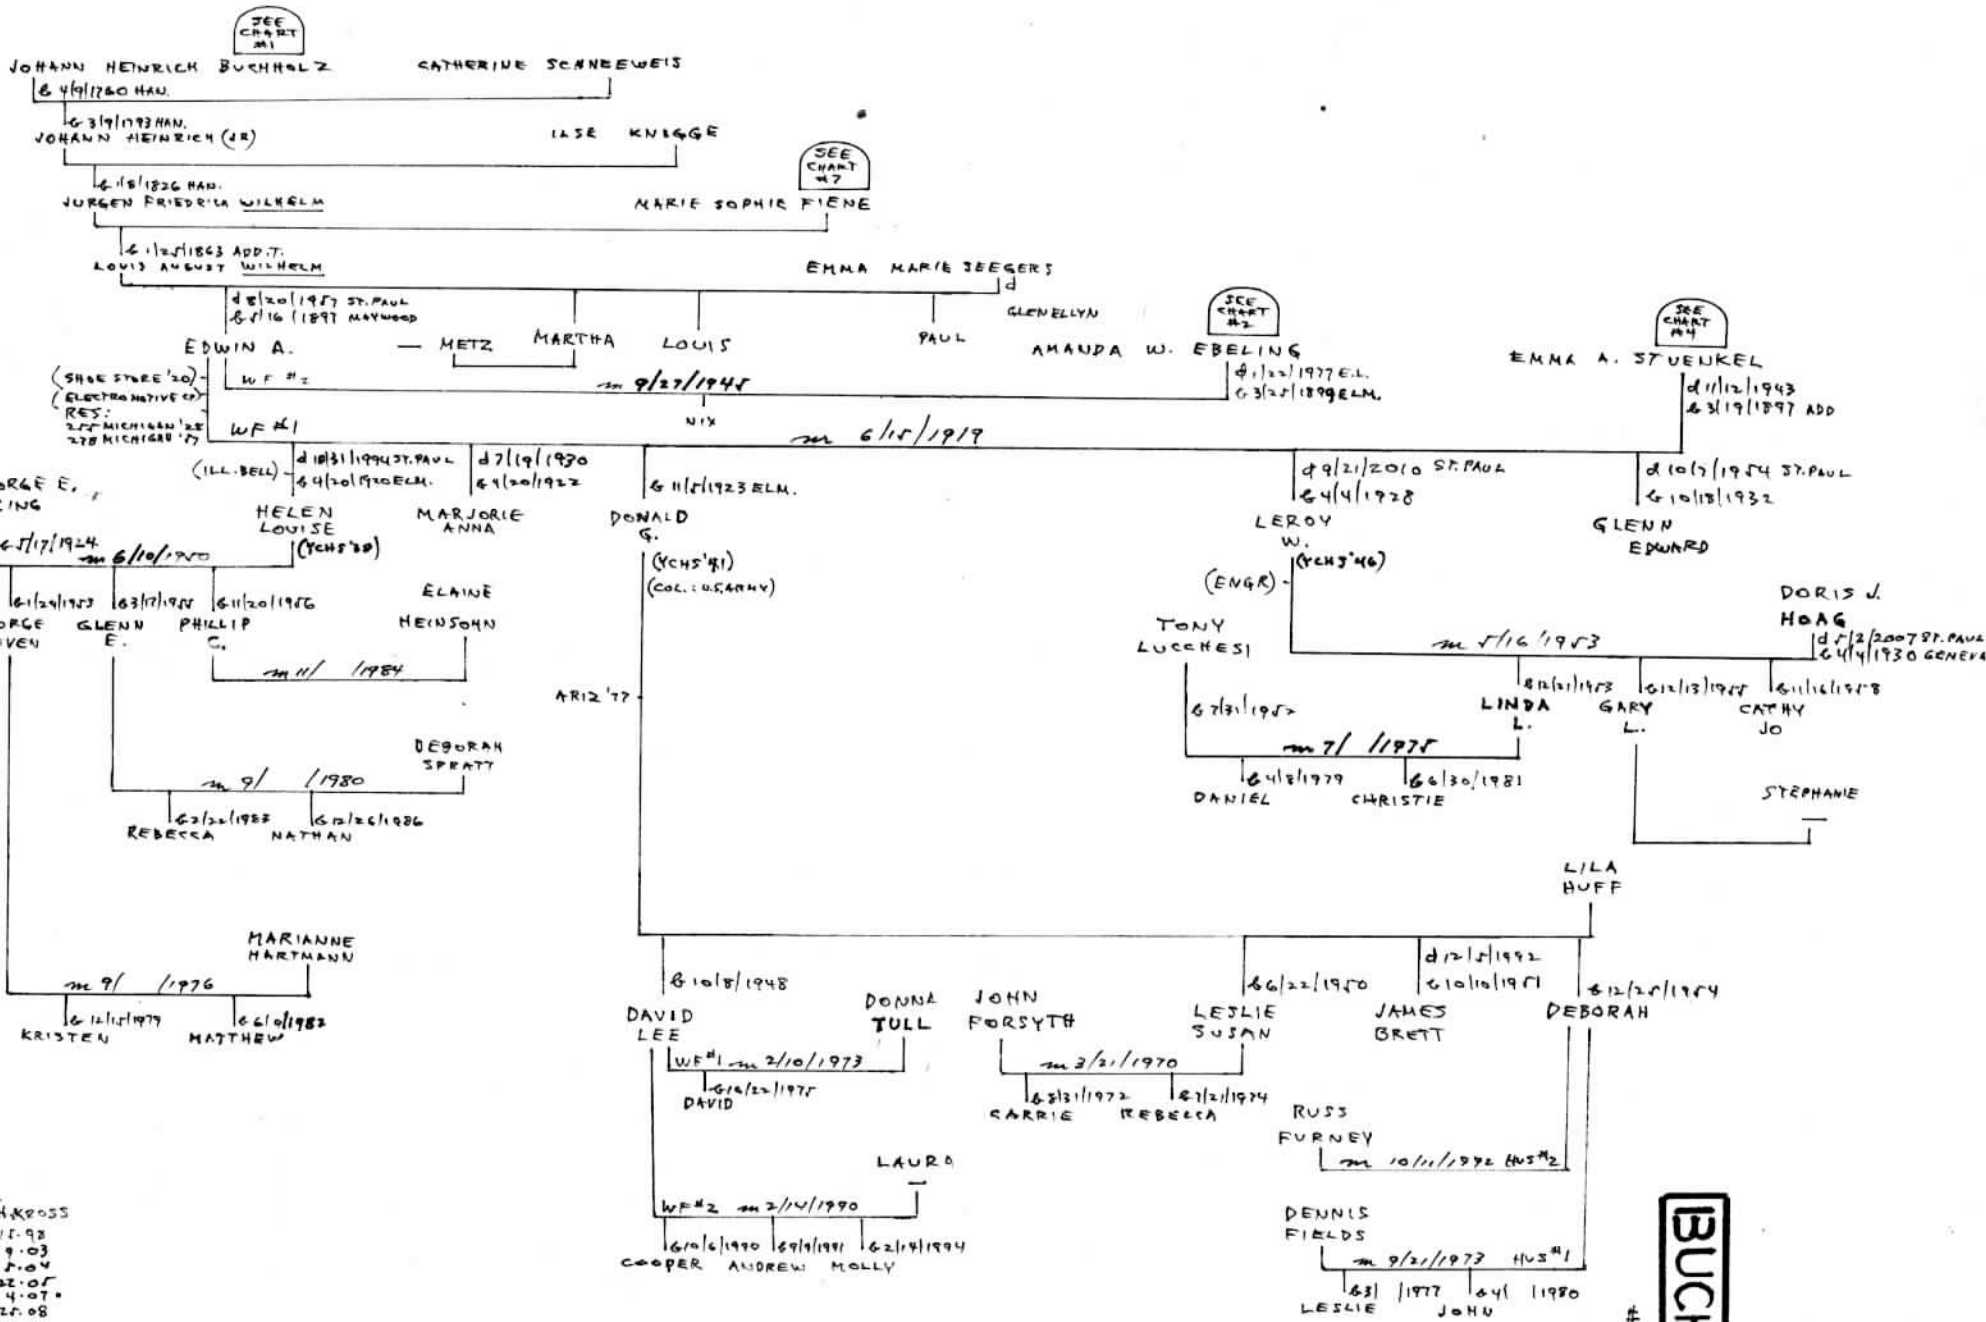

m 6/10/1886

6/7/1895 b 1/2/1899 MAYWOOD b 11/19/1889 d 8/20/1957 ST. PAUL d 10/16/1894 d 12/28/1899
 6-5/16/1897 MAYWOOD 6-8/13/1892 6-12/28/1898

LOUIS W. PAUL MARTHA SOPHIA EDWIN A. EMMA "BUCHHOLZ" HENRY A. EBELING EMILIE —

d 8/20/1943 E.L.
 b 1868

LILLY SCHULTZ
 b 1895 ILL.
 d 11/19/1919
 G 1/25/1919
 GEORGE WILLIAM
 b 2/11/1926 CH.
 NORMAN EDWIN
 b 4/20/1920 CH.
 ANETTA B.

SEE CHART #4
 WILHELM W. STUENKEL ANNA WIECK
 d 4/16/1924 ST. PAUL d 11/2/1942 ST. PAUL
 G 11/21/1964 ILL. m 7/1/1888 b 3/11/1866 GERM.
 d 11/2/1943 d 7/17/1982 d 8/1/1996 ST. PAUL
 b 3/19/1897 ADD. b 4/22/1899 b 6/24/1901
 EMMA A. ANNA MALINDA

WP #1 m 6/15/1919
 SEE CHART #4

PAUL FRANCES RICHARD AUDREY

LUCILLE — YVONNE —

ELMER C. KRAGE
 d 8/11/1988 ST. PAUL
 ADD. '43 b 11/2/1899
 NIX

KIMBERLY
 KEVIN
 KARL
 KURT

WILLIAM GAUSPORN
 ALA. —
 WM. PAUL

JACK JONES
 KRISTIN KEALL
 POLLY JOHN

T.H. KROSS
 4-29-92
 7-17-94
 9-2-94
 2-27-96
 11-30-97
 8-15-98
 7-22-99

#3
 BUCHHOLZ

T. H. CROSS
 8-11-98
 8-9-03
 2-7-04
 7-22-05
 5-4-07
 7-20-08
 10-17-10

#4
BUCHHOLZ